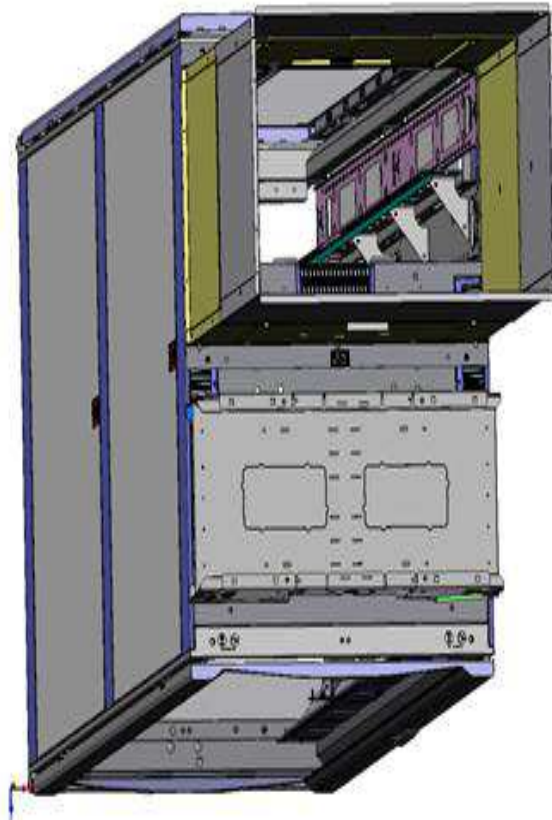

VED, Trough and Partition on 1070mm and 1200mm Deep Cabinets

The 1070mm deep cabinets will support a VED and either a trough or partition, but not both:

Top-Down View

FRONT

The 1200mm deep cabinets can support a VED, trough and partition: