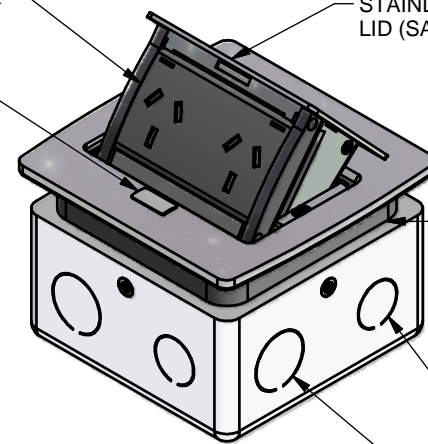

BENCH CUTOUT SIZE

PDL 895MABK BLACK TWIN AUTOSWITCH POWER SOCKET

STAINLESS STEEL LID (SATIN FINISH)

RELEASE BUTTON

PLEASE NOTE:
MINIMUM AND MAXIMUM SANDWICH ADJUSTMENT LEVELS TO SUIT VARYING BENCH THICKNESSES

Ø22mm CABLE ACCESS KNOCKOUTS 4 PLACES

Ø27mm CABLE ACCESS KNOCKOUTS 4 PLACES

LID ADJUSTMENT

INFORMATION

Project: MODULINE STANDARD PRODUCTS - SOHO
 Title: SB-IP-2PSS SPRING LOADED POP UP BOX ASSEMBLY WITH STAINLESS STEEL LID (1xTWIN POWER OUTLET)