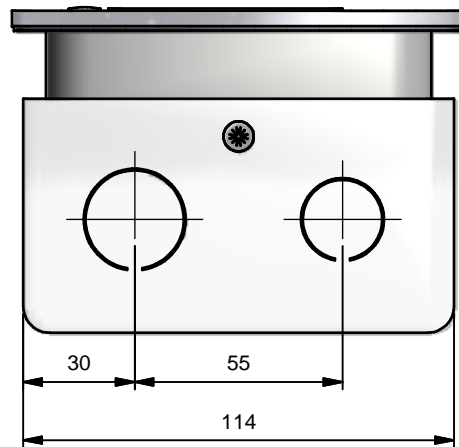

BENCH CUTOUT SIZE

PDL 895MABK BLACK TWIN AUTOSWITCH POWER SOCKET

STAINLESS STEEL LID (SATIN FINISH)

RELEASE BUTTON

PLEASE NOTE:
MINIMUM AND MAXIMUM SANDWICH ADJUSTMENT LEVELS TO SUIT VARYING BENCH THICKNESSES

Ø22mm CABLE ACCESS KNOCKOUTS 4 PLACES

Ø27mm CABLE ACCESS KNOCKOUTS 4 PLACES

LID ADJUSTMENT

INFORMATION

Project: MODULINE STANDARD PRODUCTS - SOHO
 Title: SB-IP-2PSS SPRING LOADED POP UP BOX ASSEMBLY WITH STAINLESS STEEL LID (1xTWIN POWER OUTLET)

Material/Treatment:

DIMENSIONS IN MM.
 © COPYRIGHT

Tolerance

- 0 DP ± 1.00mm
- 1 DP ± 0.25mm
- 2 DP ± 0.10mm

A4

83-89 QUEENS PDE TEL: 1300 2025 25
 NORTH FITZROY, VIC, 3072 FAX: +61 3 9480 0193
 ABN: 42 004 969 304