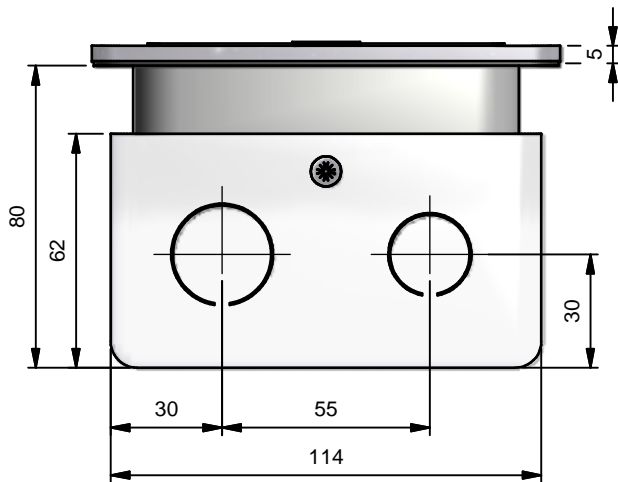

BENCH CUTOUT SIZE

PDL 895MABK BLACK TWIN AUTOSWITCH POWER SOCKET

STAINLESS STEEL LID (SATIN FINISH)

RELEASE BUTTON

PLEASE NOTE:
MINIMUM AND MAXIMUM SANDWICH ADJUSTMENT LEVELS TO SUIT VARYING BENCH THICKNESSES

Ø22mm CABLE ACCESS KNOCKOUTS 4 PLACES

Ø27mm CABLE ACCESS KNOCKOUTS 4 PLACES

LID ADJUSTMENT

INFORMATION

Project: MODULINE STANDARD PRODUCTS - SOHO
 Title: SB-IP-2PSS SPRING LOADED POP UP BOX ASSEMBLY WITH STAINLESS STEEL LID (1xTWIN POWER OUTLET)

Material/Treatment:

DIMENSIONS IN MM.
 © COPYRIGHT

Tolerance

- 0 DP ± 1.00mm
- 1 DP ± 0.25mm
- 2 DP ± 0.10mm

A4

83-89 QUEENS PDE TEL: 1300 2025 25
 NORTH FITZROY, VIC, 3072 FAX: +61 3 9480 0193
 ABN: 42 004 969 304