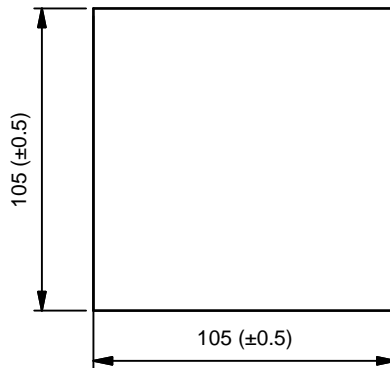

BENCH CUTOUT SIZE

PDL 895MABK BLACK TWIN AUTOSWITCH POWER SOCKET

STAINLESS STEEL LID (SATIN FINISH)

RELEASE BUTTON

PLEASE NOTE:
MINIMUM AND MAXIMUM SANDWICH ADJUSTMENT LEVELS TO SUIT VARYING BENCH THICKNESSES

Ø22mm CABLE ACCESS KNOCKOUTS 4 PLACES

Ø27mm CABLE ACCESS KNOCKOUTS 4 PLACES

LID ADJUSTMENT

INFORMATION

Project: MODULINE STANDARD PRODUCTS - SOHO
 Title: SB-IP-2PSS SPRING LOADED POP UP BOX ASSEMBLY WITH STAINLESS STEEL LID (1xTWIN POWER OUTLET)

Material/Treatment:

DIMENSIONS IN MM.
 © COPYRIGHT

Tolerance

- 0 DP ± 1.00mm
- 1 DP ± 0.25mm
- 2 DP ± 0.10mm

A4

83-89 QUEENS PDE TEL: 1300 2025 25
 NORTH FITZROY, VIC, 3072 FAX: +61 3 9480 0193
 ABN: 42 004 969 304