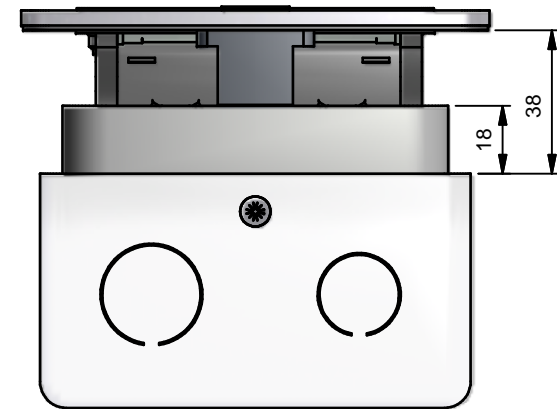

BENCH CUTOUT SIZE

PDL 895MABK BLACK TWIN AUTOSWITCH POWER SOCKET

STAINLESS STEEL LID (SATIN FINISH)

RELEASE BUTTON

PLEASE NOTE:
MINIMUM AND MAXIMUM SANDWICH ADJUSTMENT LEVELS TO SUIT VARYING BENCH THICKNESSES

Ø22mm CABLE ACCESS KNOCKOUTS 4 PLACES

Ø27mm CABLE ACCESS KNOCKOUTS 4 PLACES

LID ADJUSTMENT

INFORMATION

Project: MODULINE STANDARD PRODUCTS - SOHO
 Title: SB-IP-2PSS SPRING LOADED POP UP BOX ASSEMBLY WITH STAINLESS STEEL LID (1xTWIN POWER OUTLET)

Material/Treatment:

DIMENSIONS IN MM.
 © COPYRIGHT

Tolerance

- 0 DP ± 1.00mm
- 1 DP ± 0.25mm
- 2 DP ± 0.10mm

A4

83-89 QUEENS PDE TEL: 1300 2025 25
 NORTH FITZROY, VIC, 3072 FAX: +61 3 9480 0193
 ABN: 42 004 969 304