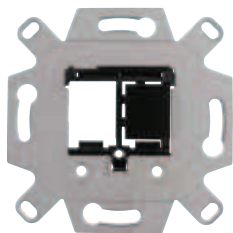

USB 2.0 insert 1 gang

Version	Art. no.
	<b>MTN4581-0000</b>

We recommend to use 60mm deep boxes.  
 Break off mounting ring can be converted into mounting bracket.  
 With 5 screw terminals.  
 Without claws, for screw fixing.  
**To be completed with:** Central plate with square opening System M MTN2960..., MTN2979..  
 Artec/Antique MTN2978..

VGA insert 1 gang

Version	Art. no.
	<b>MTN4585-0000</b>

We recommend to use 60mm deep boxes.  
 Break off mounting ring can be converted into mounting bracket.  
 With 14 screw terminals.  
 Without claws, for screw fixing.  
**To be completed with:** Central plate with square opening System M MTN2960..., MTN2979..  
 Artec/Antique MTN2978..

HDMI insert 1 gang

Version	Art. no.
	<b>MTN4583-0000</b>

We recommend to use 60mm deep boxes.  
 Break off mounting ring can be converted into mounting bracket.  
 With 20 screw terminals.  
 Without claws, for screw fixing.  
**To be completed with:** Central plate with square opening System M MTN2960..., MTN2979..  
 Artec/Antique MTN2978..

**Adapter plate for multimedia keystone 2 gang**

Version	Art. no.
	<b>MTN4580-0001</b>

We recommend to use 60mm deep boxes.  
Break off mounting ring can be converted into mounting bracket.  
Without claws, for screw fixing.